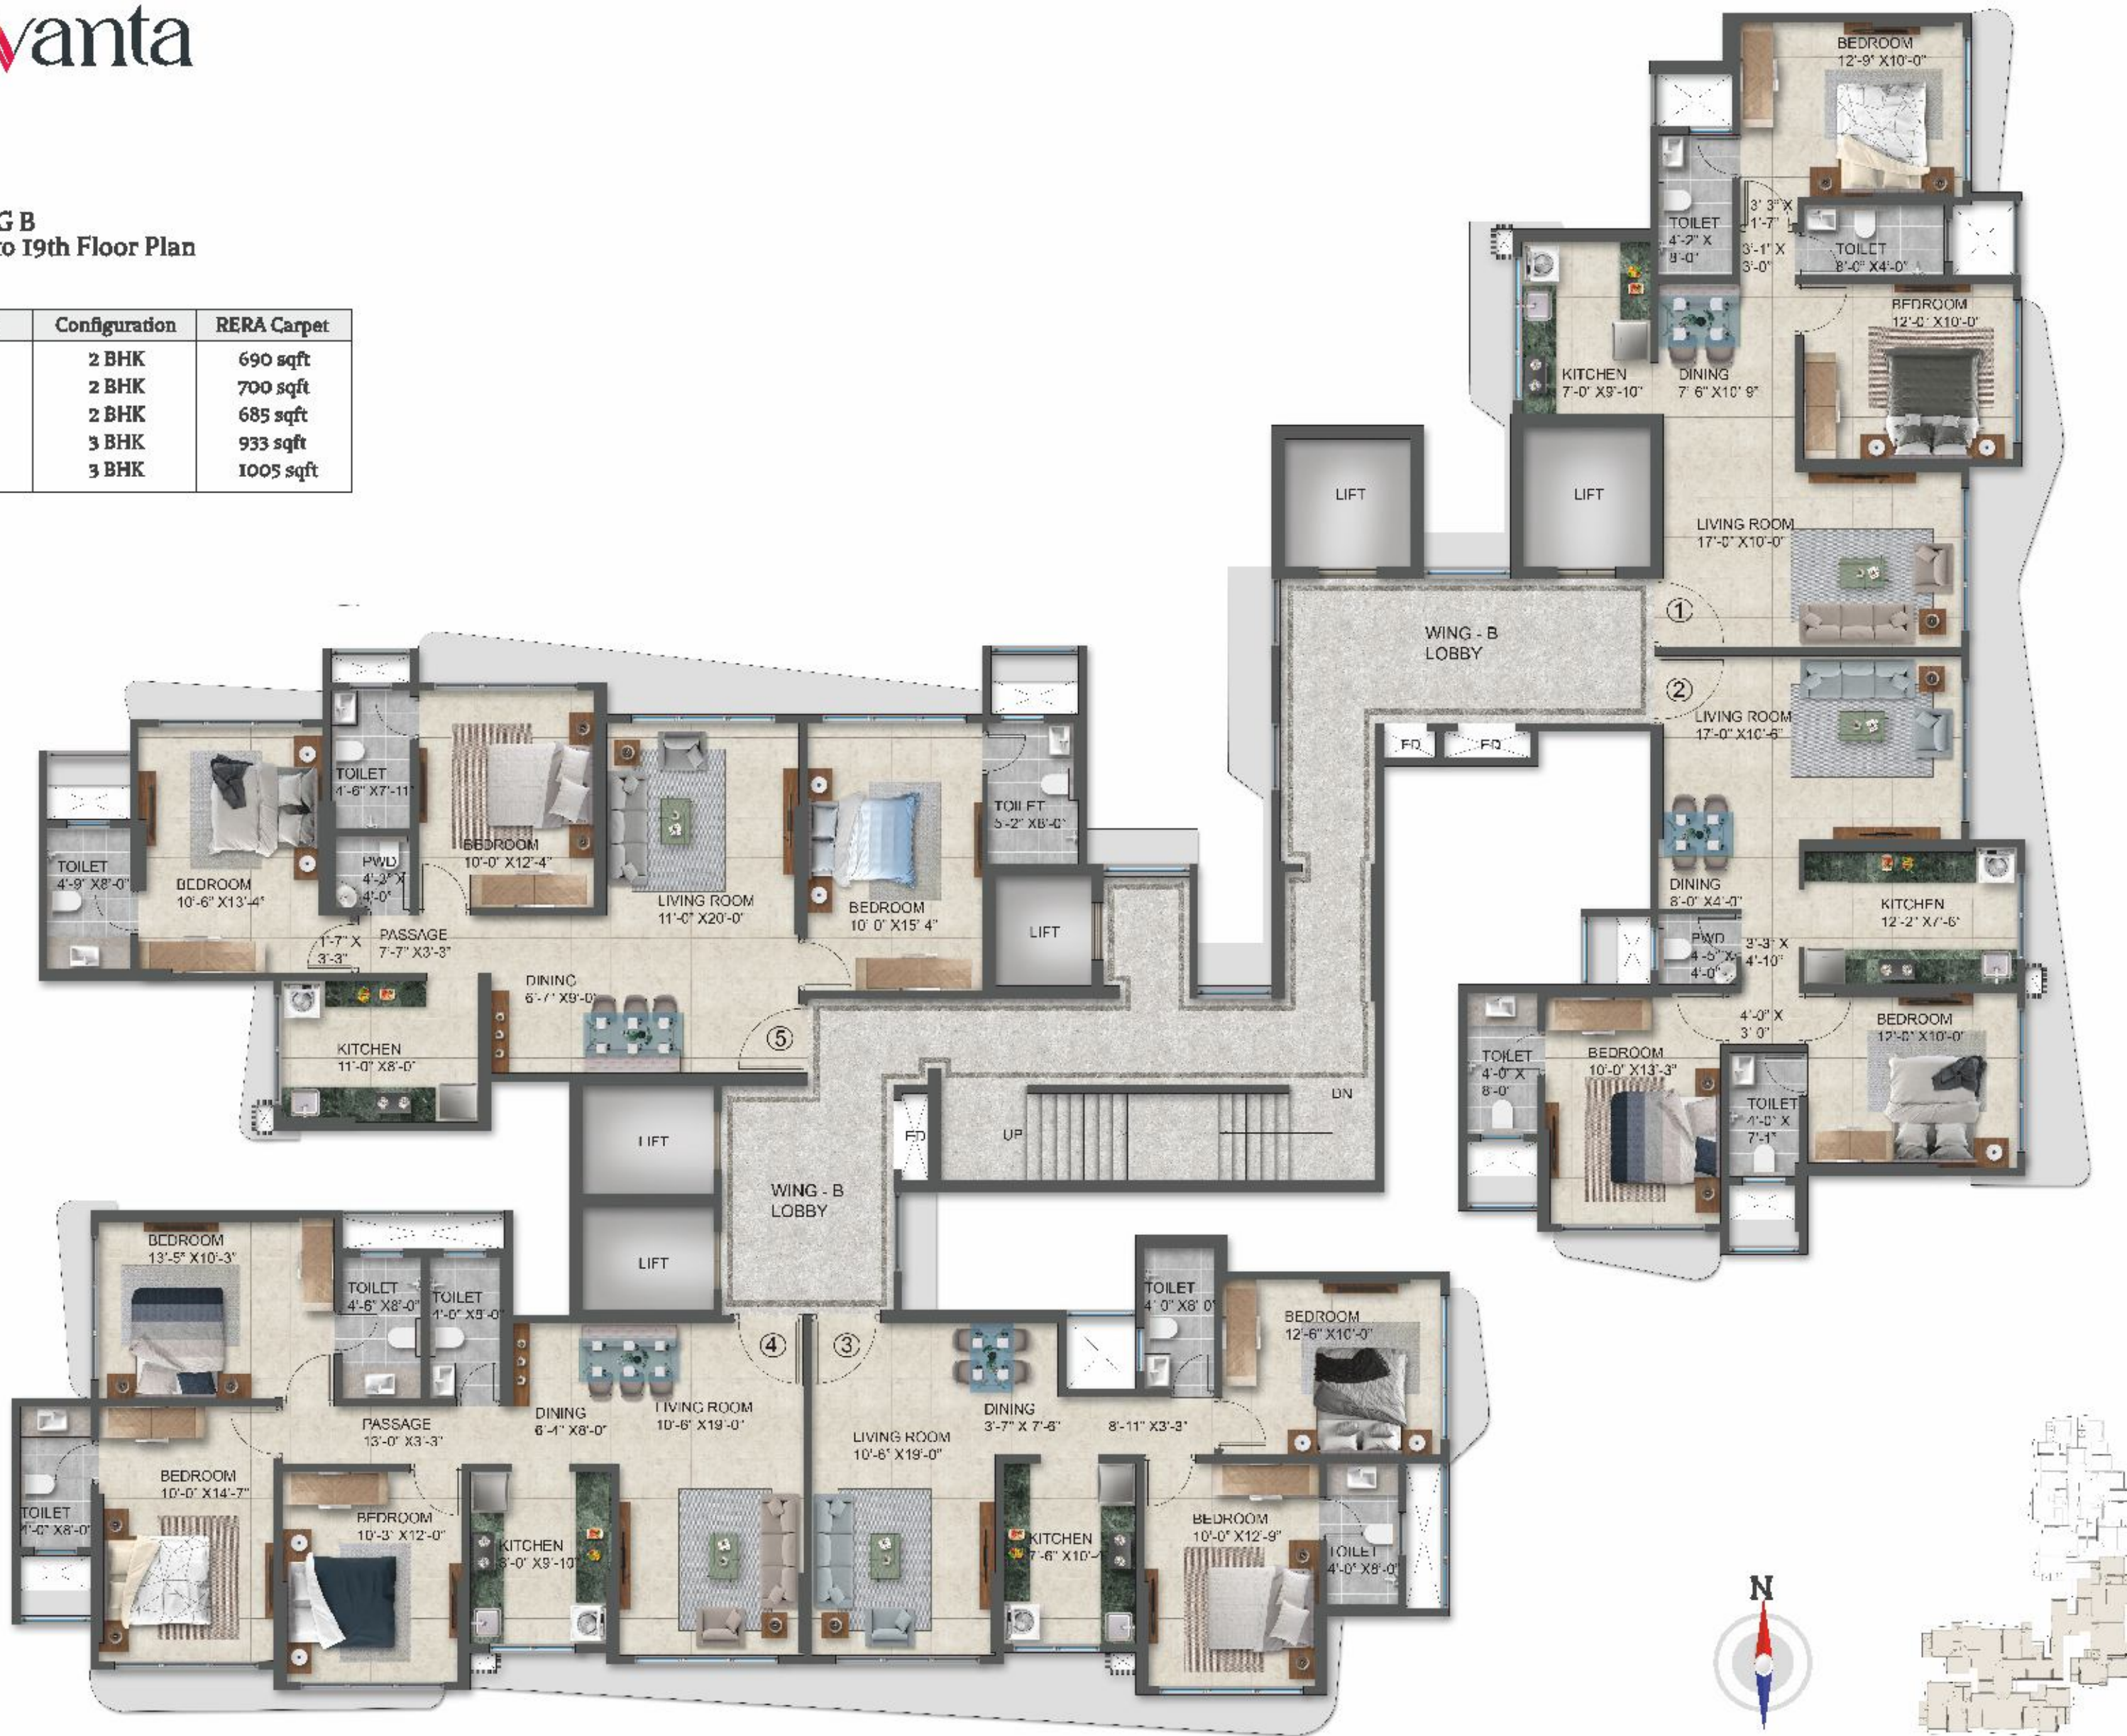

Layout Plan

sahakar  
**revanta**

**AT REVANTA  
EVERYTHING IS POSSIBLE**

Sahakar Revanta is perfectly framed to live a life of luxury and lifestyle connoisseurs you dream of and deserve.

**WING B**  
16th to 19th Floor Plan

Unit	Configuration	RERA Carpet
1	2 BHK	690 sqft
2	2 BHK	700 sqft
3	2 BHK	685 sqft
4	3 BHK	933 sqft
5	3 BHK	1005 sqft

**Unit 3**  
2 BHK - 685 sqft

**Unit 4**  
3 BHK - 933 sqft

**Unit 2**  
2 BHK - 700 sqft

**Unit 5**  
3 BHK - 1005 sqft

- Star Gazing
- Relax Court
- Stroll Area
- Wi-fi Work Area
- Sky Entertainment Lounge