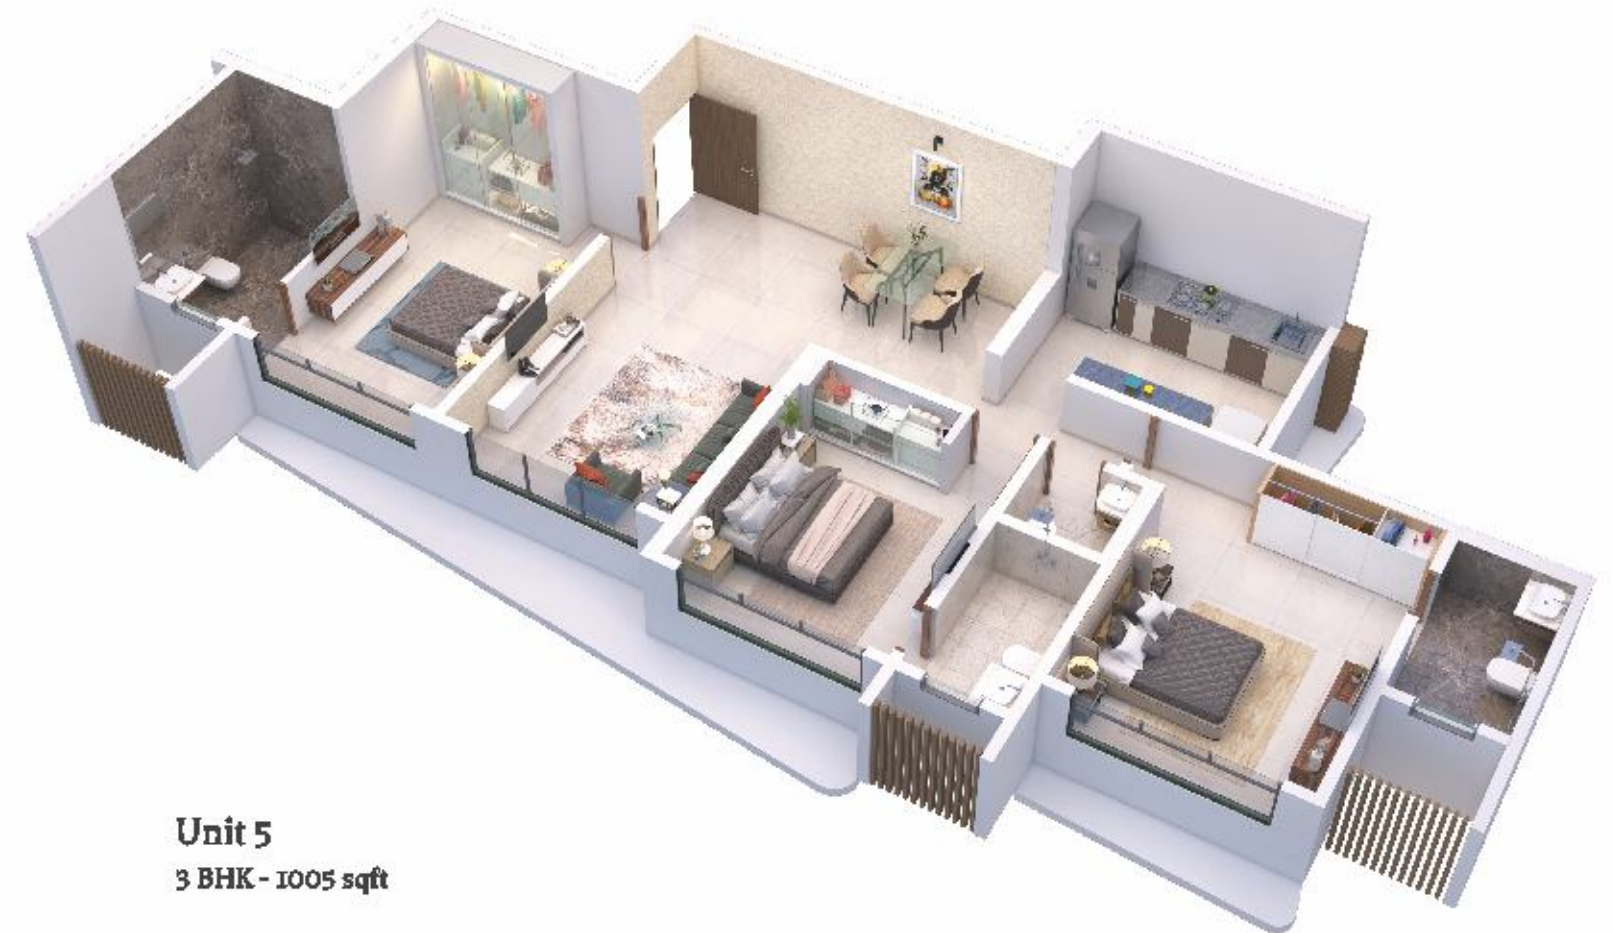

Layout Plan

sahakar  
**revanta**

**AT REVANTA  
EVERYTHING IS POSSIBLE**

Sahakar Revanta is perfectly framed to live a life of luxury and lifestyle connoisseurs you dream of and deserve.

**WING B**  
16th to 19th Floor Plan

Unit	Configuration	RERA Carpet
1	2 BHK	690 sqft
2	2 BHK	700 sqft
3	2 BHK	685 sqft
4	3 BHK	933 sqft
5	3 BHK	1005 sqft

**Unit 3**  
2 BHK - 685 sqft

**Unit 4**  
3 BHK - 933 sqft

**Unit 2**  
2 BHK - 700 sqft

**Unit 5**  
3 BHK - 1005 sqft

- Star Gazing
- Relax Court
- Stroll Area
- Wi-fi Work Area
- Sky Entertainment Lounge